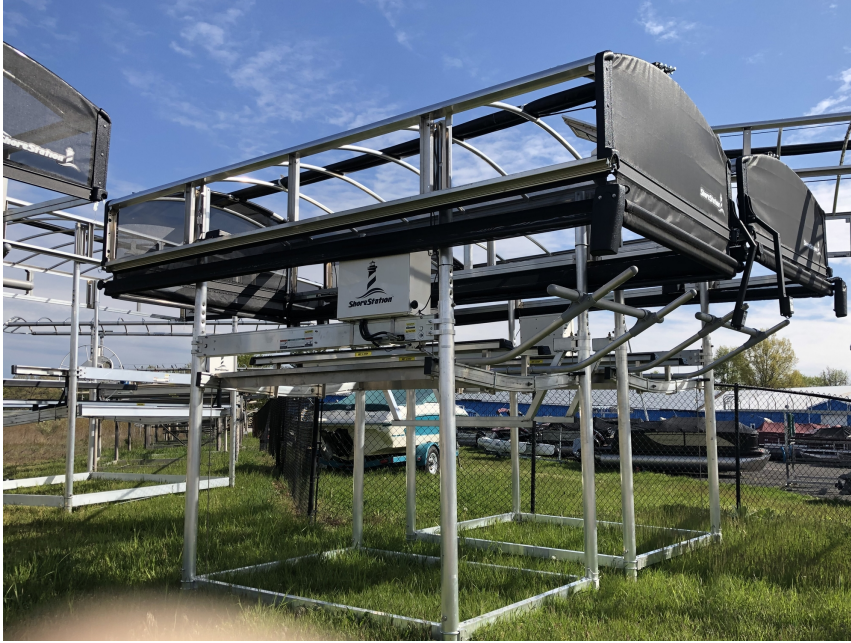

NEW 2024 Shorestation SSV1564HY w/ Shorescreen

Call For Price

Description

No description available

GENERAL INFORMATION

Manufacturer	Shorestation
Model Year	2024
Model Name	SSV1564HY w/ Shorescreen
Model Code	SSV1564HY w/ Shorescreen
Stock Number	
Color	Silver / Silver
Condition	NEW
Engine	